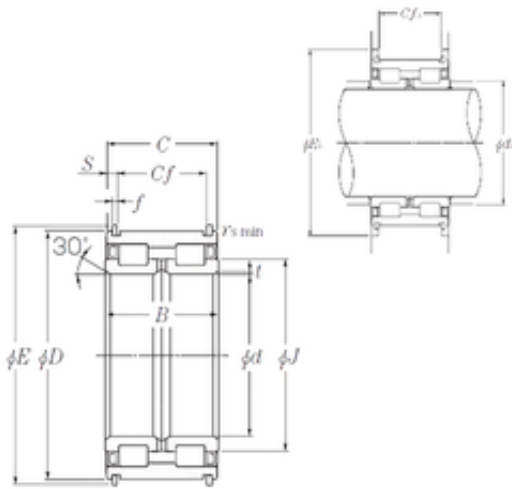

## 340 mm x 520 mm x 243 mm NTN SL04-5068NR SL Type Cylindrical Roller Bearings for Sheaves

Bearing No. SL04-5068NR

Size	340x520x243 mm
Bore Diameter	340 mm
Outer Diameter	520 mm
Width	243 mm
d	340 mm
D	520 mm
B	243 mm
C	241 mm
E1	580 mm
t	3,5 mm
f	8 mm
r min.	2 mm
E	545 mm
J	406 mm
S	23,5 mm
da	352 mm
Cf	194 mm
Cf1	194 mm
Weight	194 Kg
Basic dynamic load rating (C)	3 650 kN
Basic static load rating (C0)	8 000 kN

SL04-5068NR Bearing 2D drawings and 3D CAD models