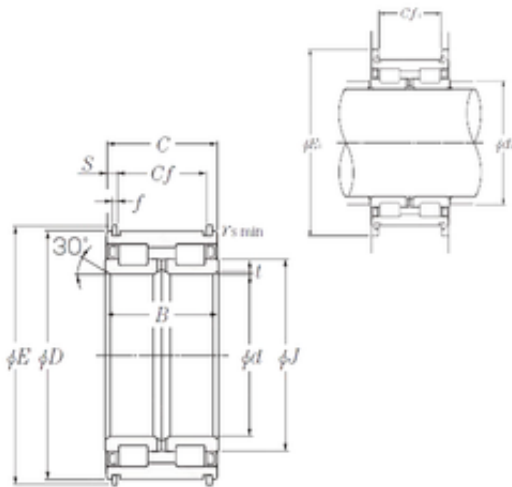

## 240 mm x 360 mm x 160 mm NTN SL04-5048NR SL Type Cylindrical Roller Bearings for Sheaves

Bearing No. SL04-5048NR

SL04-5048NR Bearing 2D drawings and 3D CAD models

Size	240x360x160 mm
Bore Diameter	240 mm
Outer Diameter	360 mm
Width	160 mm
d	240 mm
D	360 mm
B	160 mm
C	159 mm
E1	400 mm
t	2,5 mm
f	6 mm
r min.	1,1 mm
E	377 mm
J	280,5 mm
S	14,5 mm
da	248,5 mm
Cf	130 mm
Cf1	130 mm
Weight	59,5 Kg
Basic dynamic load rating (C)	1 710 kN
Basic static load rating (C0)	3 550 kN
Category	Roller Bearings
Inventory	0.0
Manufacturer Name	NTN