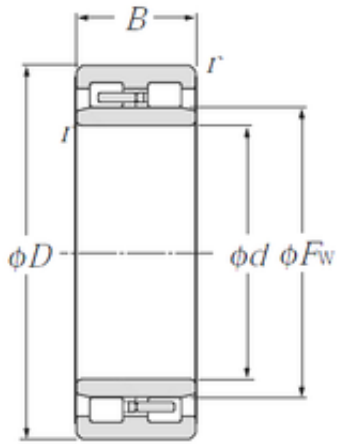

NTN DRIVESHAFT,INC.

360 mm x 480 mm x 118 mm NTN NNU4972 Multi-Row Cylindrical Roller Bearings

Bearing No. NNU4972

Size	360x480x118 mm
Bore Diameter	360 mm
Outer Diameter	480 mm
Width	118 mm
d	360 mm
Fw	398 mm
D	480 mm
B	118 mm
C	118 mm
r min.	3 mm
Weight	57 Kg
Basic dynamic load rating (C)	1 270 kN
Basic static load rating (C0)	3 250 kN
(Grease) Lubrication Speed	1 100 r/min

NTN NNU4972 Bearing 2D drawings and 3D CAD models