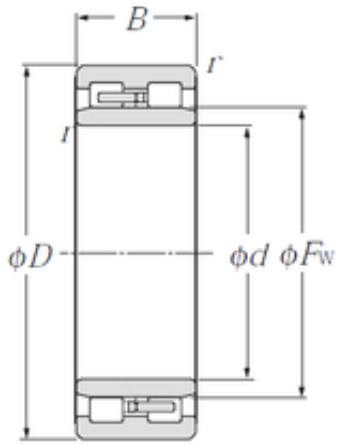

NTN DRIVESHAFT,INC.

300 mm x 420 mm x 118 mm NTN NNU4960 Multi-Row Cylindrical Roller Bearings

Bearing No. NNU4960

Size	300x420x118 mm
Bore Diameter	300 mm
Outer Diameter	420 mm
Width	118 mm
d	300 mm
Fw	339 mm
D	420 mm
B	118 mm
C	118 mm
r min.	3 mm
Weight	48,6 Kg
Basic dynamic load rating (C)	1 200 kN
Basic static load rating (C0)	2 800 kN
(Grease) Lubrication Speed	1 300 r/min

NTN NNU4960 Bearing 2D drawings and 3D CAD models