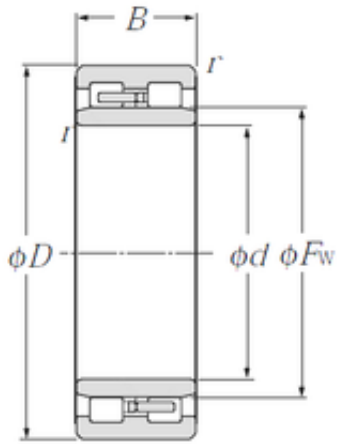

NTN DRIVESHAFT,INC.

100 mm x 140 mm x 40 mm NTN NNU4920 Multi-Row Cylindrical Roller Bearings

Bearing No. NNU4920

Size	100x140x40 mm
Bore Diameter	100 mm
Outer Diameter	140 mm
Width	40 mm
d	100 mm
Fw	113 mm
D	140 mm
B	40 mm
C	40 mm
r min.	1,1 mm
Weight	1,83 Kg
Basic dynamic load rating (C)	131 kN
Basic static load rating (C0)	260 kN
(Grease) Lubrication Speed	4 300 r/min

NTN NNU4920 Bearing 2D drawings and 3D CAD models